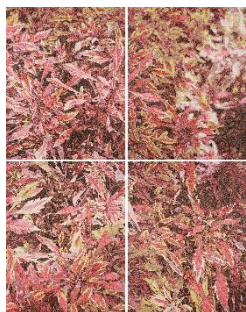

MULTI-PANEL ARTIFACTS

Cheverny No. 2, 2021
Acrylic on 4 Clayboard panels, 28.5 x 22.5 (overall)
\$2,200

East Coast Coast Groundscape No. 1, 2021
Acrylic on 4, Clayboard panels, 28.5 x 22.5 (overall)
\$2,200