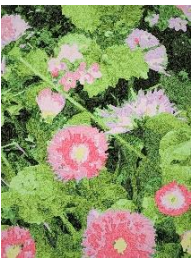

Giverny No. 1, 2019
Acrylic on Clayboard panel, 16 x 12
$700