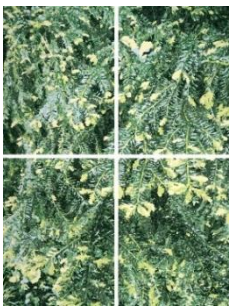

Kyoto Hedgescape No. 1, 2018
Acrylic on 9, Clayboard panels, 37 x 49 (overall)
\$6,400

Gulf Coast Groundscape No. 1, 2019
Acrylic on 16, Clayboard panels, 49.5 x 65.5 (overall)
\$11,000

Naoshima Wallscape No. 1, 2018
Acrylic on 16, Clayboard panels, 49.5 x 37.5 (overall)
\$6,400